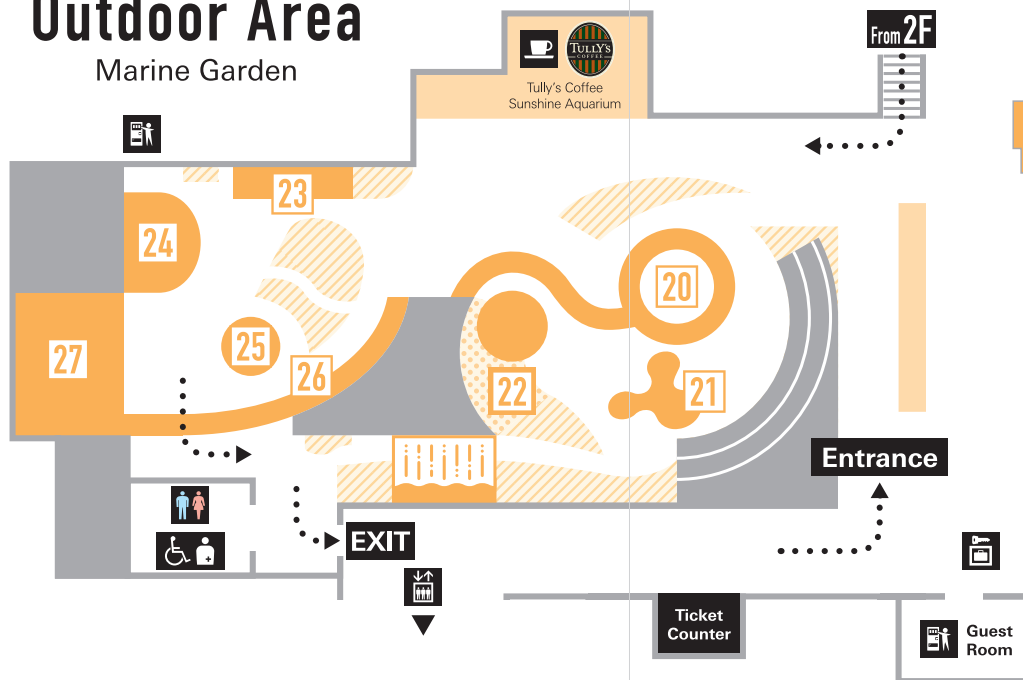

# Floor Map

**12** Aqua Plants,  
The Amazon River

**13** The Waterfronts of Southeast Asia,  
The Rivers of Africa

**14** Mangrove Forest

**15** From Water to Land:  
An Amphibian World

## Second Floor

-  Restrooms
-  Multipurpose Restrooms
-  Priority Elevator
-  Nursery
-  Vending Machine
-  Shop

**16** Scaly Creatures:  
A World of Reptiles

**17** Lake Seals

**18** Sea of Clownfish and Sea Anemones/  
Tropical Fish Living in Coral Reefs

# Floor Map

Sky Journey

20 Sunshine Aqua Ring

21 Performance Stage

22 Sea Lion Beach

23 Otters on the Waterfront

## Outdoor Area Marine Garden

- Restrooms
- Multipurpose Restrooms (Ostomate-compatible)
- Elevators
- Coin Lockers
- Vending Machine
- Café

24 Penguins in the Grassland

25 Sparkling Fountain

26 Sky Path (Pelican)