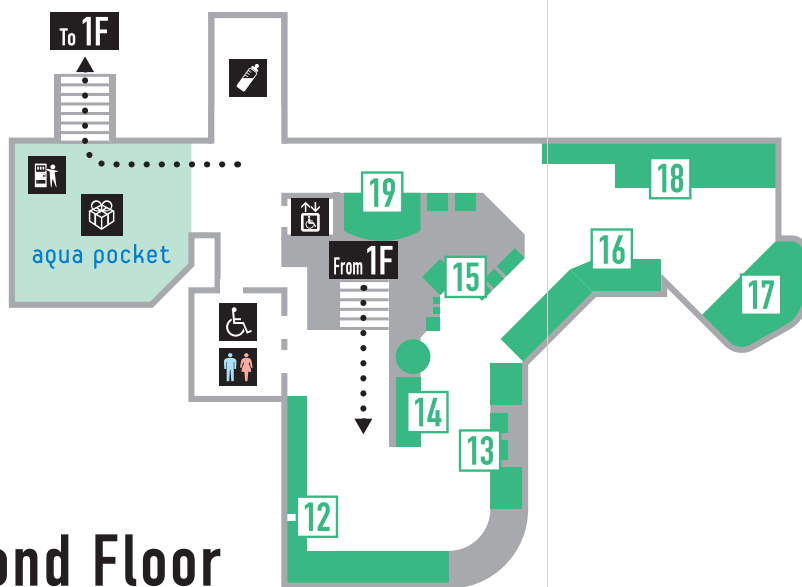

**7** Dance of the Oriental  
Butterflyfish

**8** Sunshine Lagoon

Jellyfish Panorama

**9** 海月空感  
Immersive Space of Jellyfish

Jellyfish Tunnel

# Floor Map

**12** Aqua Plants,  
The Amazon River

**13** The Waterfronts of Southeast Asia,  
The Rivers of Africa

**14** Mangrove Forest

**15** From Water to Land:  
An Amphibian World

## Second Floor

-  Restrooms
-  Multipurpose Restrooms
-  Priority Elevator
-  Nursery
-  Vending Machine
-  Shop

**16** Scaly Creatures:  
A World of Reptiles

**17** Lake Seals

**18** Sea of Clownfish and Sea Anemones/  
Tropical Fish Living in Coral Reefs

# Floor Map

Sky Journey

20 Sunshine Aqua Ring

21 Performance Stage

22 Sea Lion Beach

23 Otters on the Waterfront